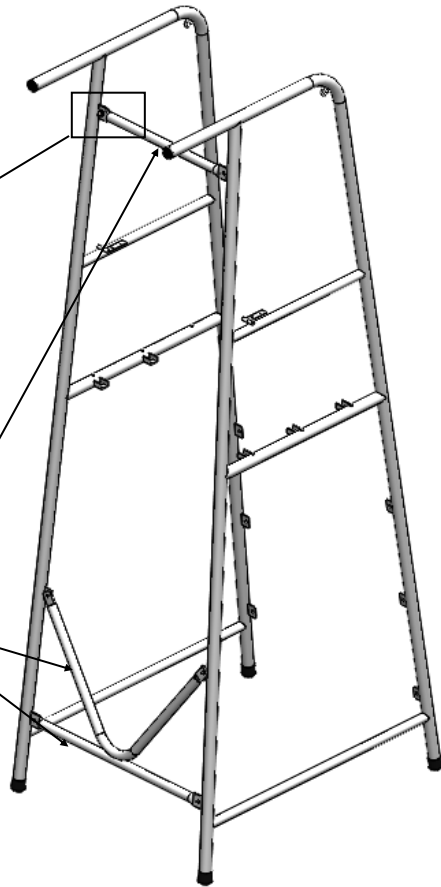

	PRODUCT SHEET			
	VOLLEYBALL REFEREE STAND			
	PRODUCT REF	S30426		
	UNIT			
				
<p style="text-align: center;">DESCRIPTION</p> <p style="text-align: center;">Aluminium Structure Powder coated</p>				
<p style="text-align: center;">CONFORM</p>				
ASSEMBLY TIME				
The time to make the assembly of this product is estimated for 2 persons, at 25 minutes				
MAINTENANCE				
<p>The equipment has to be regularly maintained by the owner. It is advised to:</p> <ul style="list-style-type: none"> - Check every week that all the screws are correctly tightened - Fix paint defects if the module has been damaged, using the adapted paint, specified by the manufacturer. - Replace all damaged or missing parts with a spare part recommended by the manufacturer. - Clean the product by using dishwasher soap, clean water, and soft cloth. 				
WARRANTY				
<p>One full year parts and labor guarantee. Every claim regarding condition of the delivered equipment has to be done within the legal period of the reception of the material. The warranty will not apply to:</p> <ul style="list-style-type: none"> - All degradation during the transport. - All degradation due to use differing from which was intended. - All degradation due to poor maintenance. - Any defect claimed after the end of the legal period. - Any damaged due to a faulty installation and assembly of the module 				

x2

Lock nuts EZ M6

1- ASSEMBLY OF THE REINFORCING BARS (x6)

Screws EZ M8x20 +
Washers EZ 8 +
Nuts EZ M8

Reinforced bars

NECESSARY ITEMS

x1

Screws EZ M8x20

x2

Washers EZ 8

x1

Nuts EZ M8

ASSEMBLY

2- ASSEMBLY OF THE STEP BARS (x6)

Do not tighten when assemble screws.

NECESSARY ITEMS