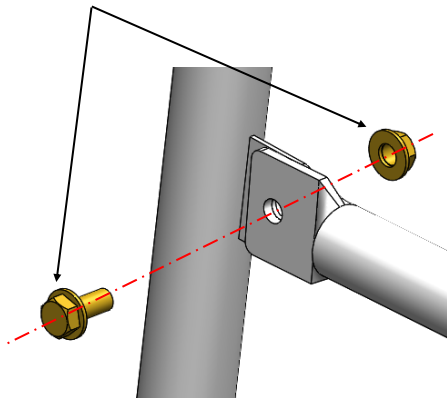

	PRODUCT SHEET			
	VOLLEYBALL REFEREE STAND			
	PRODUCT REF	S30426		
	UNIT			
				
<p style="text-align: center;">DESCRIPTION</p> <p style="text-align: center;">Aluminium Structure Powder coated</p>				
<p style="text-align: center;">CONFORM</p>				
ASSEMBLY TIME				
The time to make the assembly of this product is estimated for 2 persons, at 25 minutes				
MAINTENANCE				
<p>The equipment has to be regularly maintained by the owner. It is advised to:</p> <ul style="list-style-type: none"> - Check every week that all the screws are correctly tightened - Fix paint defects if the module has been damaged, using the adapted paint, specified by the manufacturer. - Replace all damaged or missing parts with a spare part recommended by the manufacturer. - Clean the product by using dishwasher soap, clean water, and soft cloth. 				
WARRANTY				
<p>One full year parts and labor guarantee. Every claim regarding condition of the delivered equipment has to be done within the legal period of the reception of the material. The warranty will not apply to:</p> <ul style="list-style-type: none"> - All degradation during the transport. - All degradation due to use differing from which was intended. - All degradation due to poor maintenance. - Any defect claimed after the end of the legal period. - Any damaged due to a faulty installation and assembly of the module 				

x12

Screws EZ M8x20

x2

Screws EZ M6x50

x30

Washers EZ 8

x18

Nuts EZ M8

x2

Lock nuts EZ M6

1- ASSEMBLY OF THE REINFORCING BARS (x6)

Screws EZ M8x20 +
Washers EZ 8 +
Nuts EZ M8

Reinforced bars

NECESSARY ITEMS

x1

Screws EZ M8x20

x2

Washers EZ 8

x1

Nuts EZ M8

ASSEMBLY

2- ASSEMBLY OF THE STEP BARS (x6)

Do not tighten when assemble screws.

NECESSARY ITEMS