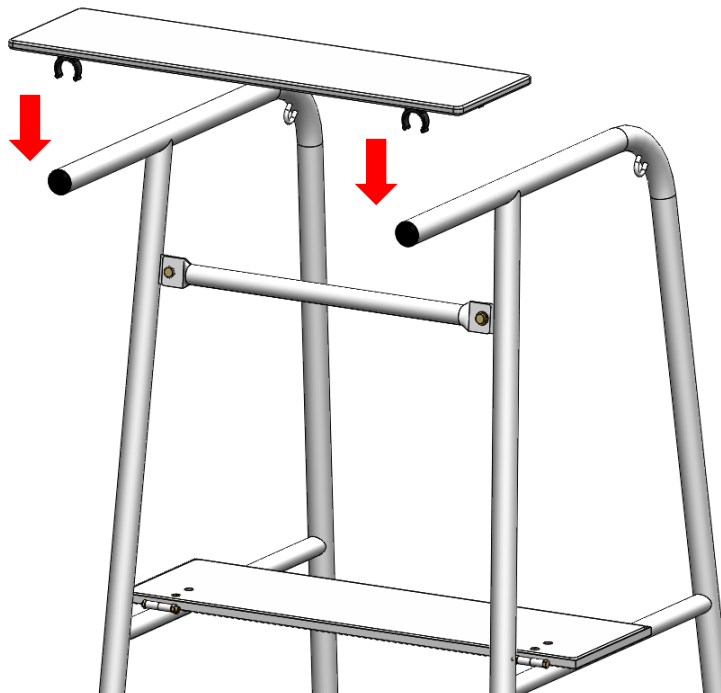

Screws EZ M6x50 +
Lock Nuts EZ M6

NECESSARY
ITEMS

Screws EZ M6x50

Lock nuts EZ M6

5 - ASSEMBLY OF THE DESK

PACKING LIST

VOLLEYBALL REFEREE STAND

PRODUCT REF

S30426 Index D

UNIT

NOMENCLATURE

Package N°	Ref	Index	Designation	Description	Quantity	Packing Method	Weight (kg)	Dim. (mm)
A1	S30426-01	A	Frame left+right		1 + 1	Plastic bubbles + cardboard 5 layers	35	2400x1000 x150
	S30426-03	A	Climbing bar No 1		1			
	S30426-03	A	Climbing bar No 2		1			
	S30426-03	A	Climbing bar No 3		1			
	S30426-03	A	V bar		1			
	S30426-03	A	Reinforcing bar		1			
	S30426-03	A	Support bar		3			
	S30426-05	C	PVC tablet for standing		1			
	S30426-07 + S30426-02	C + B	PVC tablet for sitting + Seat support		1 + 1			
	S30426-06	C	PVC desk		1			
S30426-09	D	Accessories		1				