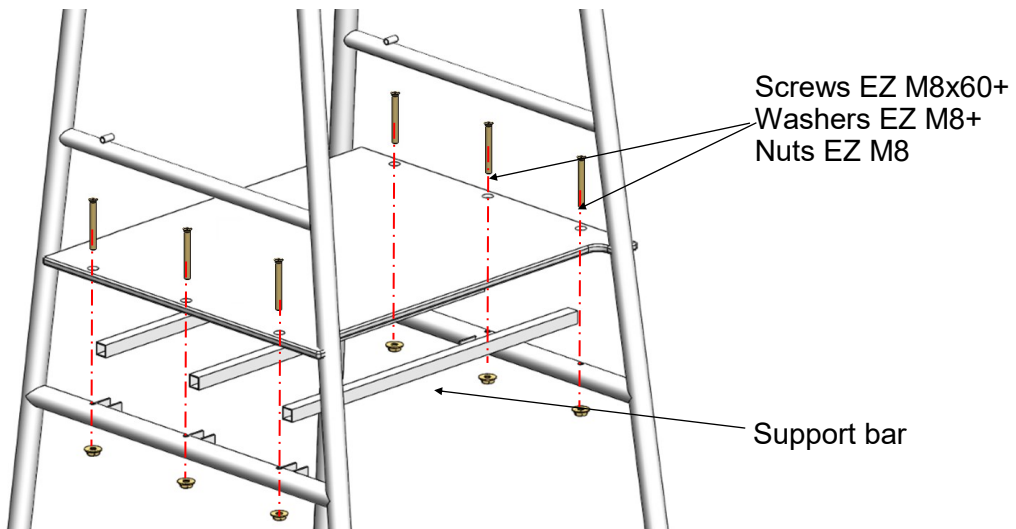

x2

Washers EZ 8

x1

Nuts EZ M8

ASSEMBLY

2- ASSEMBLY OF THE STEP BARS (x6)

Do not tighten when assemble screws.

NECESSARY ITEMS

x1

Screws EZ M8x20

x2

Washers EZ 8

x1

Nuts EZ M8

3- ASSEMBLY OF THE STAND

NECESSARY ITEMS

x6

Screws EZ M8x60

x6

Washers EZ 8

x6

Nuts EZ M8

ASSEMBLY

4 - ASSEMBLY OF THE SEAT